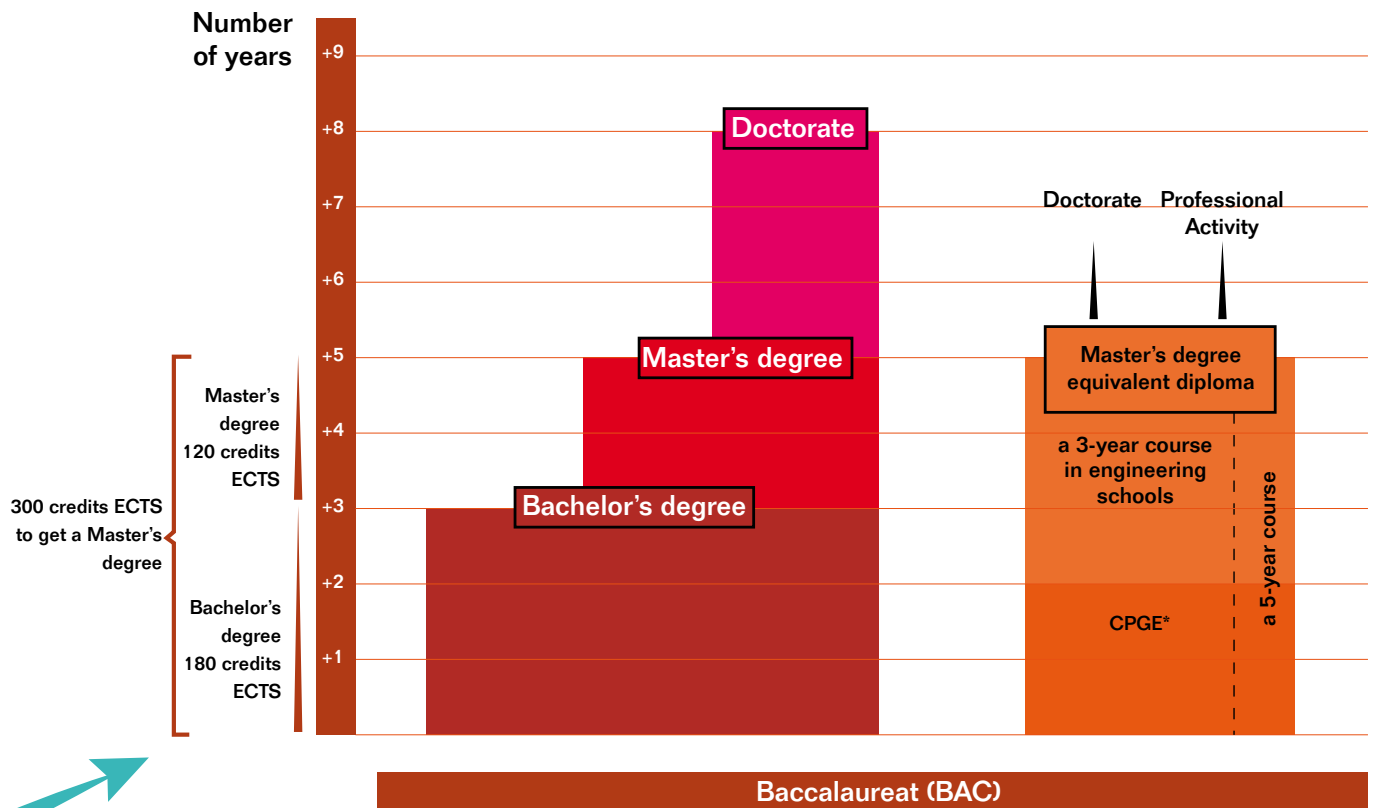

¹ Bachelor's, Master's and PhD's degree programs

² http://ec.europa.eu/education/lifelong-learning-policy/doc48_fr.htm

Registration fees:

- **Annual tuition fees** in public universities are comparatively low as most of the educational costs are supported by the State. All students have to pay for admission approx. **200€** for a bachelor's degree and **300€** for a Master's degree and **400€** for a Doctorate.
- **Institutes and specialised schools fees:** approx. **550€**.
- **Private college tuition fees** may reach up to **15,000€**.

Higher education scheme (LMD):

* The Classes Préparatoires aux Grandes Écoles, a 2-year preparatory course to schools of excellence and engineering schools, are only accessible through selective admission.