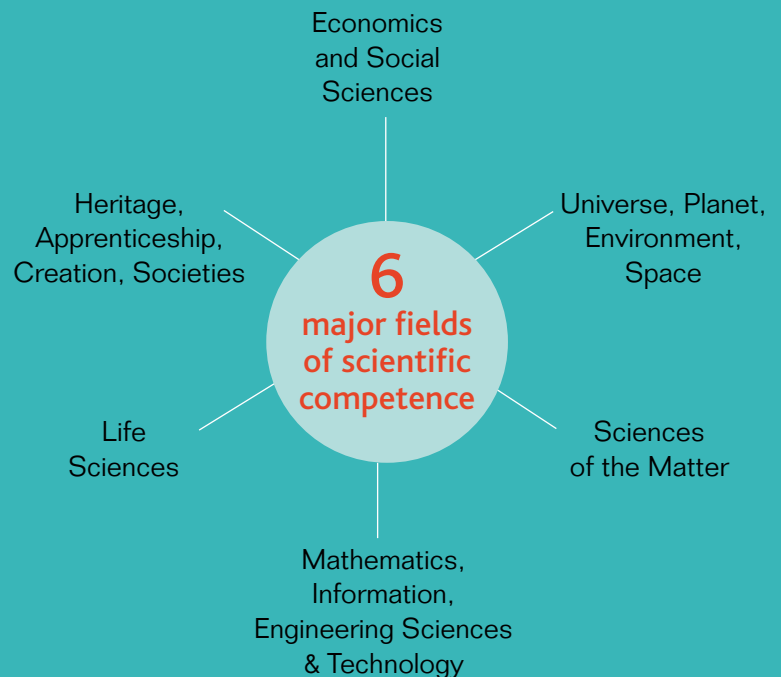

Public Research in Midi-Pyrénées

Key Data

- **1st** French region for its investment in research and development (**4.2%** of its GDP)
- **5,072** researchers
- **15** doctoral schools
- **4,296** doctoral students and **805** PhD graduates each year
- **7** Leading research institutes (CNRS, INSERM, IRD, INRA, ONERA, CNES, CNRM)
- **145** research units